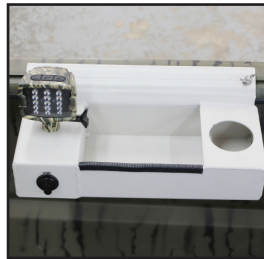

Aluminum  
Cleat

Radio w/  
Bluetooth

Outboard  
Protection  
Bar

**F:** Factory Installed

**D:** Dealer Installed

Accessory	Part Number	Description	L	W	H	GA.	F/D
<b>ACCESSORIES</b>							
Stainless Steel Steering Wheel Upgrade	1WHE000250		-	13 1/2"	1 1/2"	-	F/D
Upgrade Wheel	1WHE003444	Upgrade for all models	-	13 1/2"	1 1/2"	-	F/D
Outboard Jet Bracket	2BRA0021	Fits 48" models and up	1 1/2"	20"	21 11/16"	.125	F/D
Shift Control Bracket	2BRA00216*	Fits 48" models and up	-	-	-	-	F/D
Trolling Motor Bracket	2BRA01****	Fits 48" models and up	-	-	-	.100	F/D
Mud Runner Trolling Motor Bracket	2BRA017276		-	-	-	.100	F/D
Hand Operated Trolling Motor Bracket	2BRA00****	Fits 52" models and up	2 5/8"	8"	7 13/16"	.125	F/D
Cabin	2CAB014588-I	2072 models and up only	7'	6' 5"	6' 4"	.125	F
Windshield Wiper for Cabin	2WIP00929		-	-	-	-	F
LED Light Bar	2LIG009526	Slayers Only	-	-	-	-	F/D
Rear Deck Insert for Mud Runner 170	2DEC018300*		34"	25"	13"	.125	F
Basketball Goal							

**F: Factory Installed**

**D: Dealer Installed**

Flotation Pods w/swim ladder and power pole bracket

Accessory Box w/12 volt plug & light

Base Plate

Large Side Seat

AL Side Mount Console w/one leg

LED Light Bar