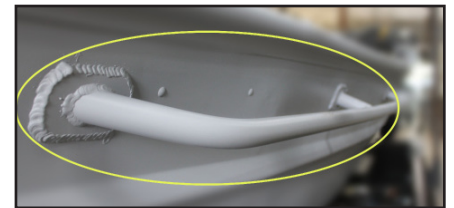

Safety Rails