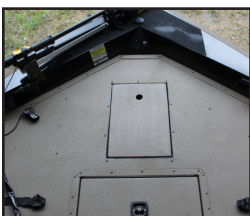

**F: Factory Installed**

**D: Dealer Installed**

Stealth  
Foot Pedal  
Cover

Bimini  
Top

Aluminum  
52" center  
console w/  
forward box

Accessory	Part Number	Description	L	W	H	GA.	F/D
<b>CAPRAIL ACCESSORIES</b>							
Square Bracket for Rod Holder	2BRA017718	Adjustable. Rod Holder not included	3"	3"	3 1/2"	.125	F/D
Laid Back Bracket for Holder	2BRA000359	Adjustable. Rod Holder not included	3"	2"	3 1/4"	-	F/D
The Rage Rod Holder	1HOL00011*		7"	3"	7"	-	F/D
Depth Finder Bracket	2BRA017622		6"	6"	1 1/2"	.125	F/D
Micro Anchor Bracket	2BRA018790		7"	3"	7"	.125	F/D
Duck Blind Bracket	2BRA018800		9"	4"	1 1/8"	.125	F/D
LED Light & Bracket	2LIG009519	Red, White, Blue Light	4"	3 1/4"	5"	.125	F/D
Dry Box	2BOX017686		12"	8"	8"	.125	F/D
Accessory Tray w/ 12 Volt Plug & Light	2TRA018860	Red, White, Blue Light	16"	6"	3"	.125	F/D
Accessory Tray w/ Cup Holder	2TRA018754		12"	6"	3"	.125	F/D
Cutting Board	1TAB003463		-	-	-	-	F/D
Tree Grabber	2GRA017621		3 1/8"	12"	4 1/4"	.125	F/D
Shallow Water Anchor	2ANC018783		-	-	-	.125	F/D
Eye Ring	2RIN009195		6"	1/2"	2"	-	F/D
Cup Holder	2HOL017613		4"	3 3/4"	3/4"	.125	F/D
Rod Holder	2HOL017614		16"	3 1/4"	-	.125	F/D
Double Rod Holder	2HOL017615		16"	7 1/2"	-	.125	F/D
Gun Rack	2HOL017616		-	-	15 1/2"	.125	F/D
Cat Rack	2ARC018922	Fits 72" 15° only	72"	3 1/2"	15"	-	F/D
<b>SEATING &amp; ACCESSORIES</b>							
52" Rear Seat Box w/ Storage	2BOX016180	Fits Side or Center	17"	57 5/8"	9 13/16"	.100	F/D
60" Rear Seat Box w/ Storage	2BOX016183	Fits Side or Center	17"	65 7/8"	10 9/16"	.100	F/D
72" Rear Seat Box w/ Storage	2BOX016185	Fits Side or Center	17"	80 7/8"	12 9/16"	.100	F/D
24" Fold Down Bench Seat	1BEN0132**	Upholstered	24"	21"	21"	-	F/D
48" Fold Down Bench Seat	1BEN0132**	Upholstered	48"	21"	21"	-	F/D
Installed 48" Center Bench Seat	2SEA001497	Fits 48" MV's only	17"	59 5/8"	15 5/8"	.072	F/D
Installed 52" Center Bench Seat	2SEA001498	Fits 52" MV's only	17"	63 15/16"	15 9/16"	.072	F/D
Installed 60" Center Bench Seat	2SEA001499	Fits 60" MV's only	17"	75 1/8"	18 13/16"	.072	F/D