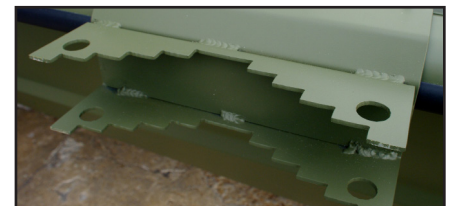

1652 Crappie Livewell

Safety Rails

Cat Rack

48" Bench Seat

Tree Grabber